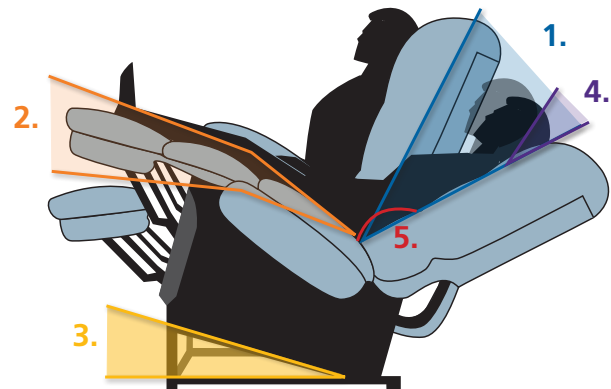

* See Customize Chart for Dimension limits
Sizes may vary depending on fabric, filling material, upholstery and carpet thickness. All measurements taken on concrete floor using levels and metal rulers.

Smart Tek

Our luxurious lift and recline chairs are equipped with electronics to help assure a secure lift every time you need it.

Battery Backup System

Batteries not included. Battery Backup System is designed to bring the chair from the reclined to the seated position in the event of a power outage.

Literature is current at time of printing. Golden Technologies reserves the right to make changes to the product or literature at any time.

Complies with
UL 73 and
CSA C22.2 No. 68

TWILIGHT

The World's Most Advanced Power Positioning Lift Recliner!

Our Patented Twilight Technology Now in a Unique 5-Motor System to Achieve Optimum Support

Motor #1
Adjusts back positioning

Motor #2
Controls the footrest movement and the patented movement of the rising seat box

Motor #3
Activates Twilight technology, a tilting movement that provides a weightless experience

NEW! Motor #4
Adjusts head support and placement.

NEW! Motor #5
Provides customizable lumbar support.

HEALTHY BENEFITS:

- Elevates Feet Above Heart
- Supports Natural 'S' Shape of Spine
- Alleviates Pressure On Lungs
- Stylish New Track Arm Design
- Distributes Weight
- Available in Luxurious Brisa Fabrics With Breathable Technology
- Relieves Pressure Points
- Encourages Proper Posture