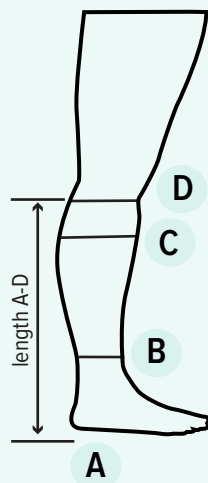

Size Chart For Juzo Basic Casual Sock

4700, 4701

	I	II	III	IV
Calf	29-38 cm 11 1/2" - 15"	31-42 cm 12" - 16 1/2"	34-46 cm 13 1/4" - 18"	37-50 cm 14 1/2" - 19 3/4"
Ankle	18-21.5 cm 7" - 8 1/2"	21.5-25 cm 8 1/2" - 9 3/4"	25-28 cm 9 3/4" - 11"	28-31.5 cm 11" - 12 1/2"

Length AD Regular
15 3/4" - 18 1/4" / 40-46 cm

PCSZ-01-43